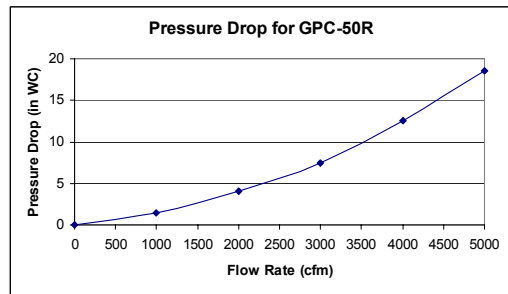

Carbon Adsorber – Vapor Phase  
GPC-50R

12 3/4" O.D. PIPE PLAN VIEW