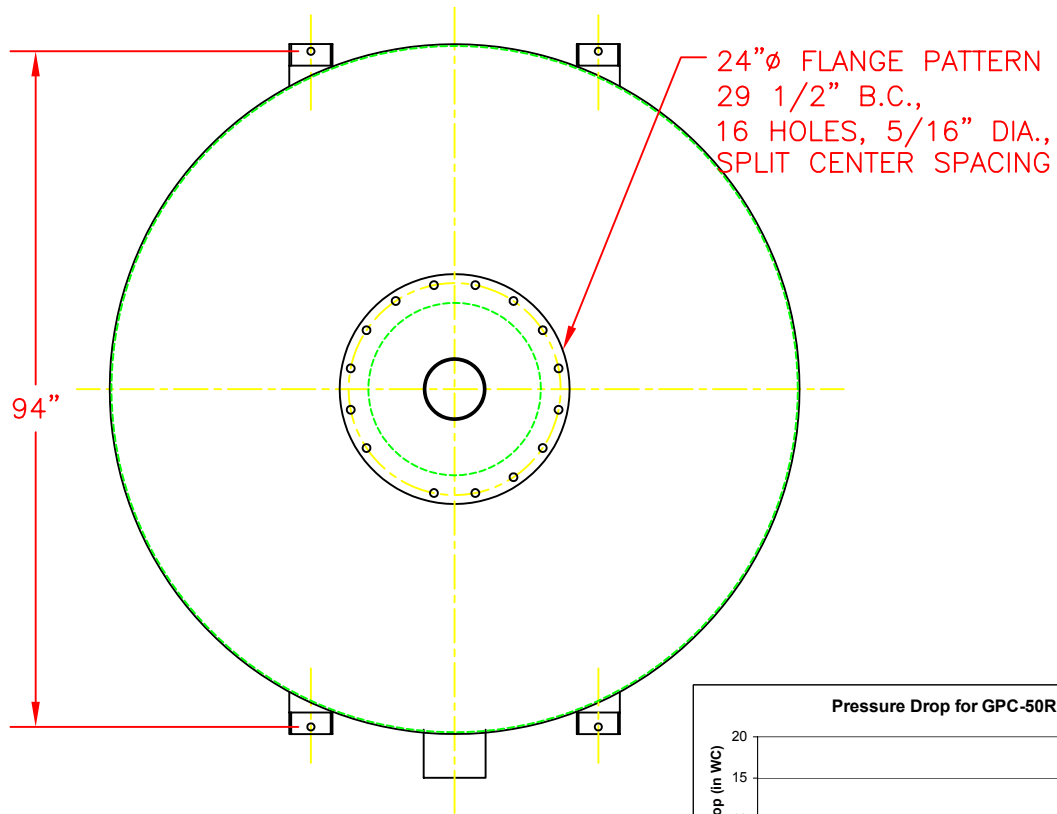

Carbon Adsorber – Vapor Phase  
GPC-50R

12 3/4" O.D. PIPE PLAN VIEW