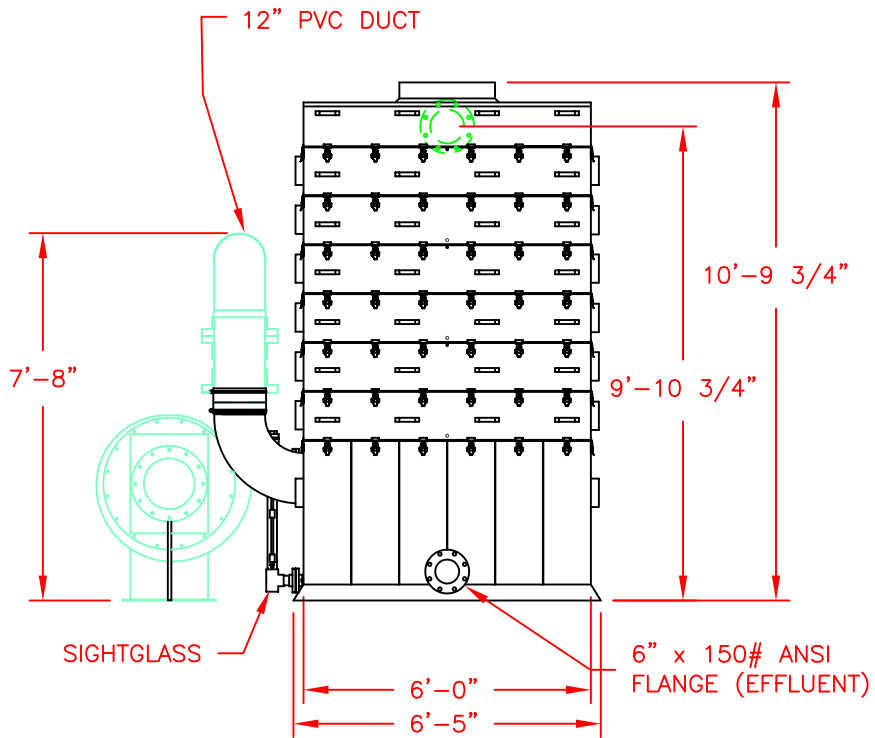

TOP VIEW

FRONT VIEW

END VIEW

NOTE:

1. STAT 720 CONSTRUCTED OF 304 GRADE STAINLESS STEEL
2. ADJUST OVERALL HEIGHT BY 12 1/4" FOR EACH AERATION TRAY ADDED OR DELETED. INFLUENT FLANGE ON THE SAME SIDE AS EFFLUENT WITH ODD NUMBER OF TRAYS.
3. ACTUAL DIMENSIONS SUBJECT TO CHANGE WITHOUT NOTICE.