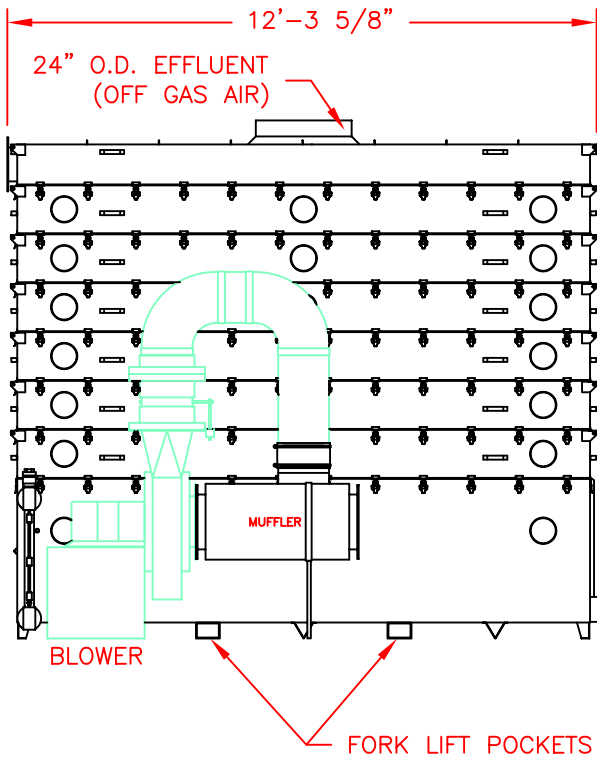

TOP VIEW

FRONT VIEW

END VIEW

NOTE:

1. STAT 720 CONSTRUCTED OF 304 GRADE STAINLESS STEEL
2. ADJUST OVERALL HEIGHT BY 12 1/4" FOR EACH AERATION TRAY ADDED OR DELETED. INFLUENT FLANGE ON THE SAME SIDE AS EFFLUENT WITH ODD NUMBER OF TRAYS.
3. ACTUAL DIMENSIONS SUBJECT TO CHANGE WITHOUT NOTICE.