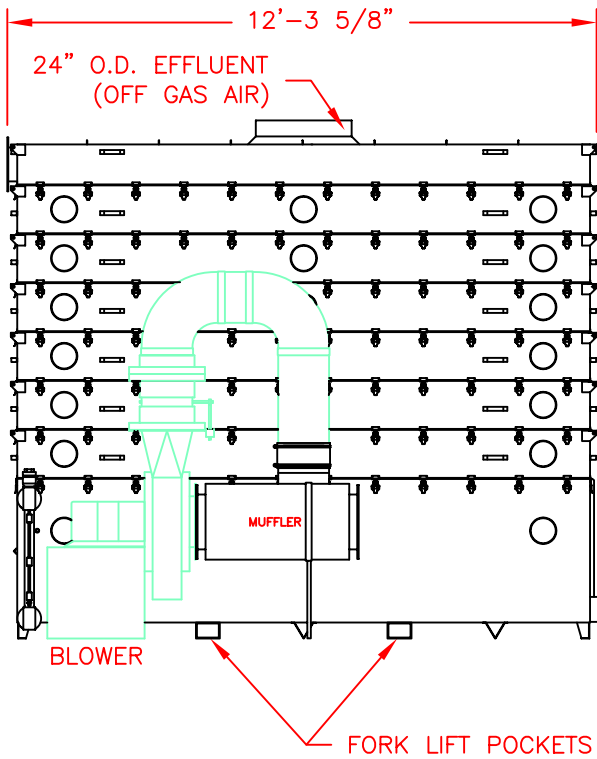

TOP VIEW

FRONT VIEW

END VIEW

NOTE:

1. STAT 720 CONSTRUCTED OF 304 GRADE STAINLESS STEEL
2. ADJUST OVERALL HEIGHT BY 12 1/4" FOR EACH AERATION TRAY ADDED OR DELETED. INFLUENT FLANGE ON THE SAME SIDE AS EFFLUENT WITH ODD NUMBER OF TRAYS.
3. ACTUAL DIMENSIONS SUBJECT TO CHANGE WITHOUT NOTICE.